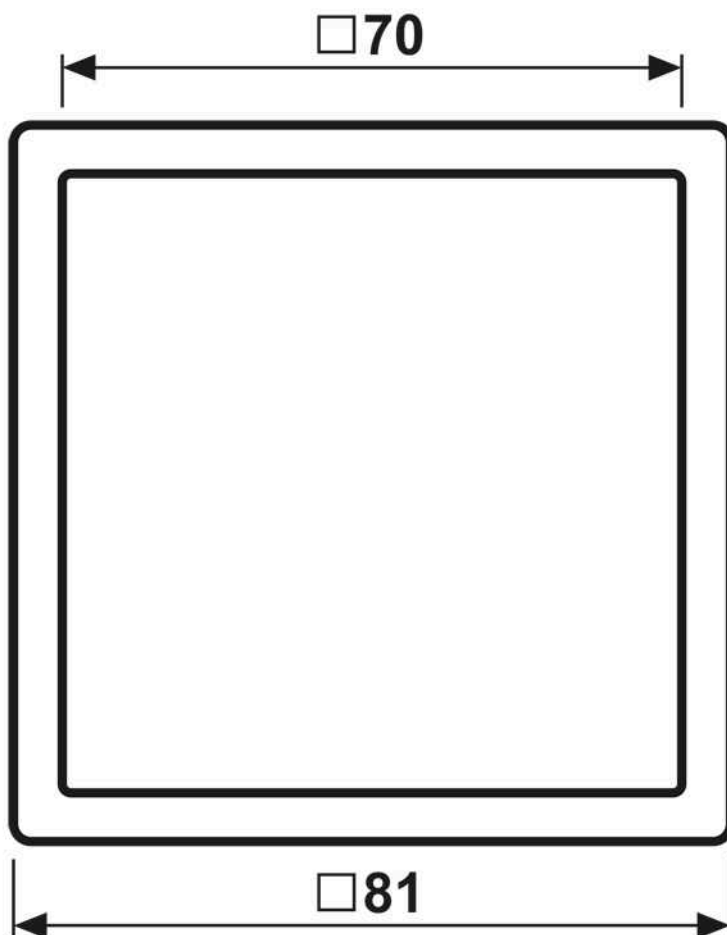

Frame 1-gang, LS 990, IP 44, aluminium, vertical and horizontal installation

Reference number:	AL 2981
EAN/GTIN:	4011377189850
Version:	1-gang
Dimensions:	81 mm x 81 mm
Color:	aluminium
Material:	metal

 Degree of protection IP44 is ensured with sealing gasket ref.-no. 551 WU.

Frame 1-gang, AL2981
for horizontal and vertical installation

Dimensions

Assembly